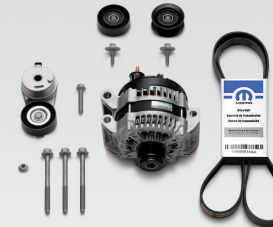

STEP 3 AMP UP YOUR VEHICLE.

Crate HEMI® Engine Front End Accessory Drive Basics Kits

- **Front End Accessory Drive (FEAD)
  426 & 6.2L Crate HEMI® Kit:**
  P/N 77072492 | MSRP $696
- **Front End Accessory Drive (FEAD)
  345 & 392 Crate HEMI® Kit:**
  P/N 77072445 | MSRP $644

STEP 4 COMPLETE YOUR BUILD.