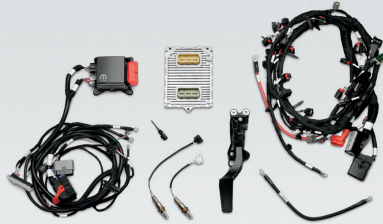

STEP 2 PLUG IN A REVOLUTIONARY CRATE HEMI® ENGINE KIT.

Crate HEMI® Engine Kits

- **Hellephant A30 426 SC Crate HEMI® Non-E.O. Engine Kit:** P/N 177072500AD | MSRP $2,325
- **Hellcrate Redeye 6.2L Supercharged Crate HEMI® Non-E.O. Engine Kit:** P/N 177072601AD | MSRP $2,695
- **Hellcrate 6.2L SC HEMI® Engine Kit:** P/N 177072489AD | MSRP $3,895
- **Hellcrate 6.2L SC HEMI® Non-E.O. Engine Kit:** P/N 177072452AF | MSRP $2,325
- **392 Crate HEMI® Non-E.O. Engine Kit:** P/N 177072454AJ | MSRP $1,795
- **392 EC HEMI® Engine Kit:** P/N 177072451AH | MSRP $3,595
- **345 Crate HEMI® Non-E.O. Engine Kit:** P/N 177072455AI | MSRP $1,795
- **345 EC HEMI® Engine Kit:** P/N 177072453AH | MSRP $3,495
- **Hurricrate Cat3 Crate Non-E.O. Engine Kit:** P/N TBA | MSRP TBA